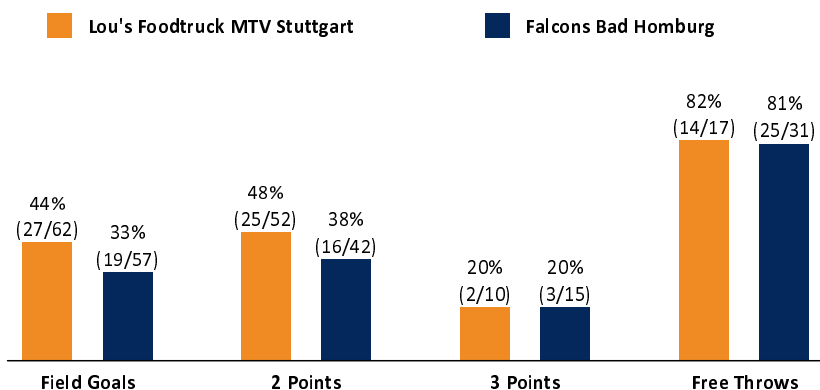

BAD - Falcons Bad Homburg (Coach: BROWN Jay)

No.	Name	Min	PTS	2 Points	3 Points	Field Goals	Free Throws	OR	DR	TR	AS	ST	TO	BS	SB	PF	FD	EFF	+/-	
*2	BIERINA Elza	34:17	15	2/3 (67%)	1/3 (33%)	3/6 (50%)	8/9 (89%)	3	7	10		1	1	1		1	5	22	-3	
*6	HOLZSCHUH Annika	37:03	20	5/8 (63%)	1/2 (50%)	6/10 (60%)	7/8 (88%)	3	2	5	1	1	3		1	4	5	19	-4	
7	HEUBEL Finja	20:48	5	1/6 (17%)		1/6 (17%)	3/3 (100%)	1	3	4	1						2	5	9	
*9	STEINHOFF Tosca	10:56	2	1/1 (100%)		1/1 (100%)			1	1	1		5			2	1	-1	-12	
10	SOTH Charlotte	2:26	2	1/1 (100%)		1/1 (100%)												2	2	
12	STEINHOFF Jerrine	DNP																		
*14	NIEHUES Abby Margaret	23:13	7	2/7 (29%)		2/7 (29%)	3/5 (60%)	3	5	8			1	3	1	2	5	10	-14	
16	OEVERMANN Annika	28:49	0	0/4 (0%)	0/3 (0%)	0/7 (0%)		2	4	6	3	1	4		1		3	-1	1	
*21	RHEIN Emma	19:58	7	0/6 (0%)	1/5 (20%)	1/11 (9%)	4/6 (67%)		2	2		1	3			2	3	-5	-6	
22	KARABACAK Eda-Ferhan	22:30	8	4/6 (67%)	0/2 (0%)	4/8 (50%)		1	2	3	1	2	1		1	4	1	9	7	
Team / Coach								3	2	5					1		5			
Totals			200:00	66	16/42 (38%)	3/15 (20%)	19/57 (33%)	25/31 (81%)	16	28	44	7	6	18	4	4	16	25	65	-4

STU	BAD
9 / 25 / 34	16 / 28 / 44
15	7
25	16
15	25
12	18
13	6
42	30
9	10
11 (66:55)	2 (0:2)
10-0 (10:2)	8-0 (69:66)
	Lead Changes: 1
	Times Tied: 1

LEGEND
Min Minutes Played   DR Defensive Rebounds   AS Assists   BS Blocked Shots   PF Fouls   +/- Plus-Minus-Rating
DNP Did Not Play   OR Offensive Rebounds   ST Steals   SB Shots Blocked   FD Fouls Drawn   * Starters
PTS Points   TR Total Rebounds   TO Turnovers   EFF Efficiency = ((PTS + TR + AS + ST + BS) - ((FGA - FGM) + (FTA - FTM) + TO))